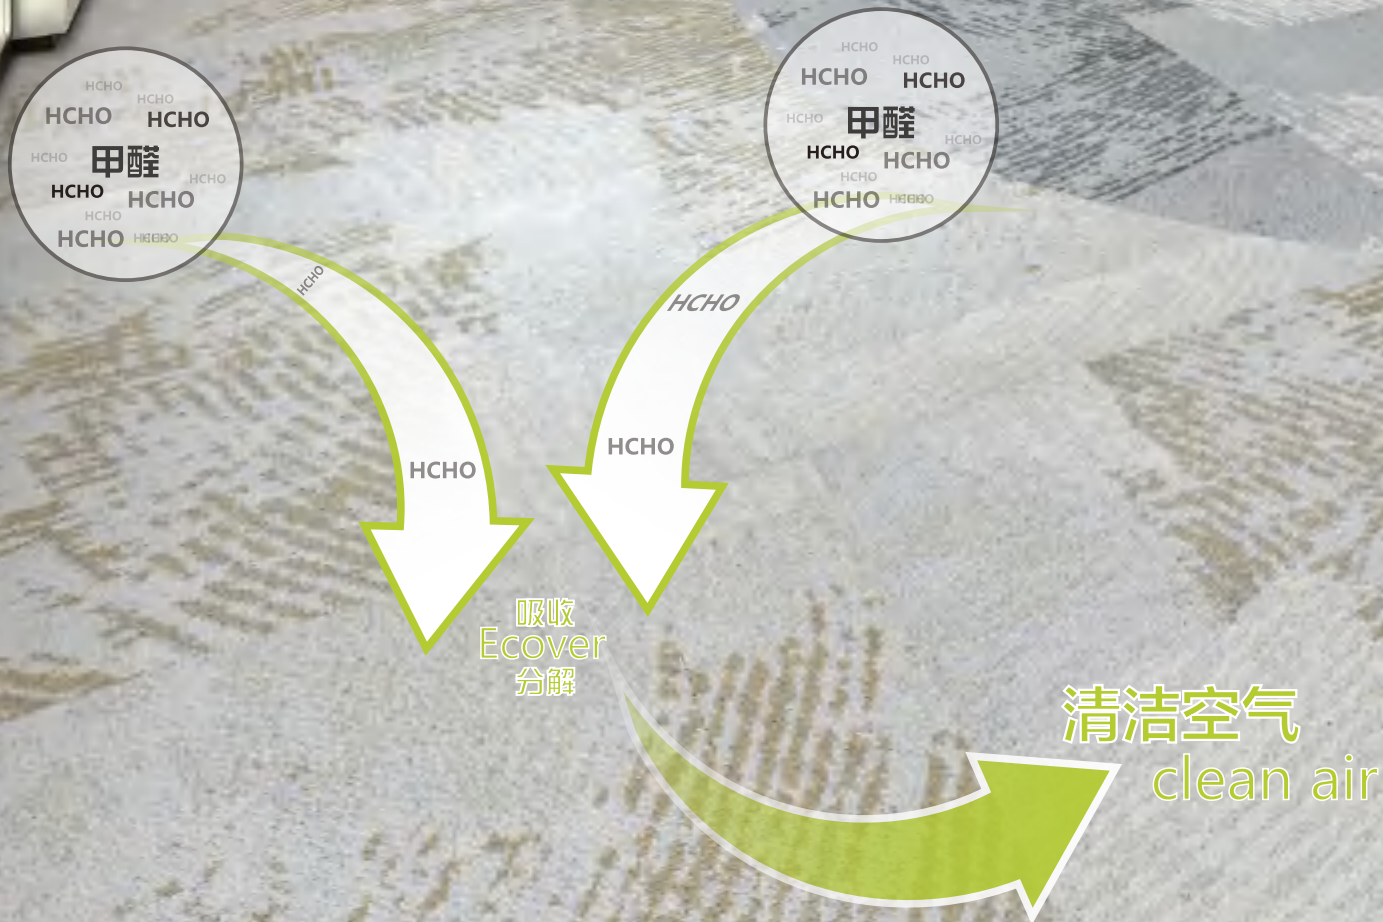

We speak carpet tile!

MIFLOR

We speak carpet tile!

Start with
MOOIFLOR ...
... and lead
a more creative,
productive life.

Ripple 2+6

MOOIFLOR

Ripple 4

Ripple 2+6

MOOIFLOR

May time be gentle,
may time never be wasted,
and may all your luck
come by chance.

Ecover® 净甲醛功能性地毯
 与美国陶氏化学合作研发技术，
 高效除醛科技，吸收+分解双管齐下
 专利号：ZL 2017 2 0386260.6

详细视频，请扫二维码

Ripple 3+7

Creativity
is more than
just being
different.
Making
the simple,
awesomely
simple,
that's
creativity.

Ripple 6

Ripple 7

INSTALLATION METHODS

Style Name:	涟漪/Ripple
Construction:	Multi-level loop
Yarn:	Universal Nylon6
Color System:	100% Solution Dyed
Gauge:	1/10
Stitches:	8 per inch
Pile Weight:	23 oz/yd ²
Pile Height:	4.5mm-7.5 mm (±0.5mm)
Backing:	UltraEco Pro
Tile Size:	60cm×60cm
Area of Use:	Heavy Commercial
Flammability:	Passes (ASTM E 648-17) Class I Passes (GB 8624-2012) B1
Smoke Density:	Passes ASTM E 662 Less than 450
Static Propensity:	Passes AATCC-134≤3.5kV
Static Control:	Life-of-the carpet Static Protection
Formaldehyde Purification:	Passes (JC/T 1074-2008) Class I