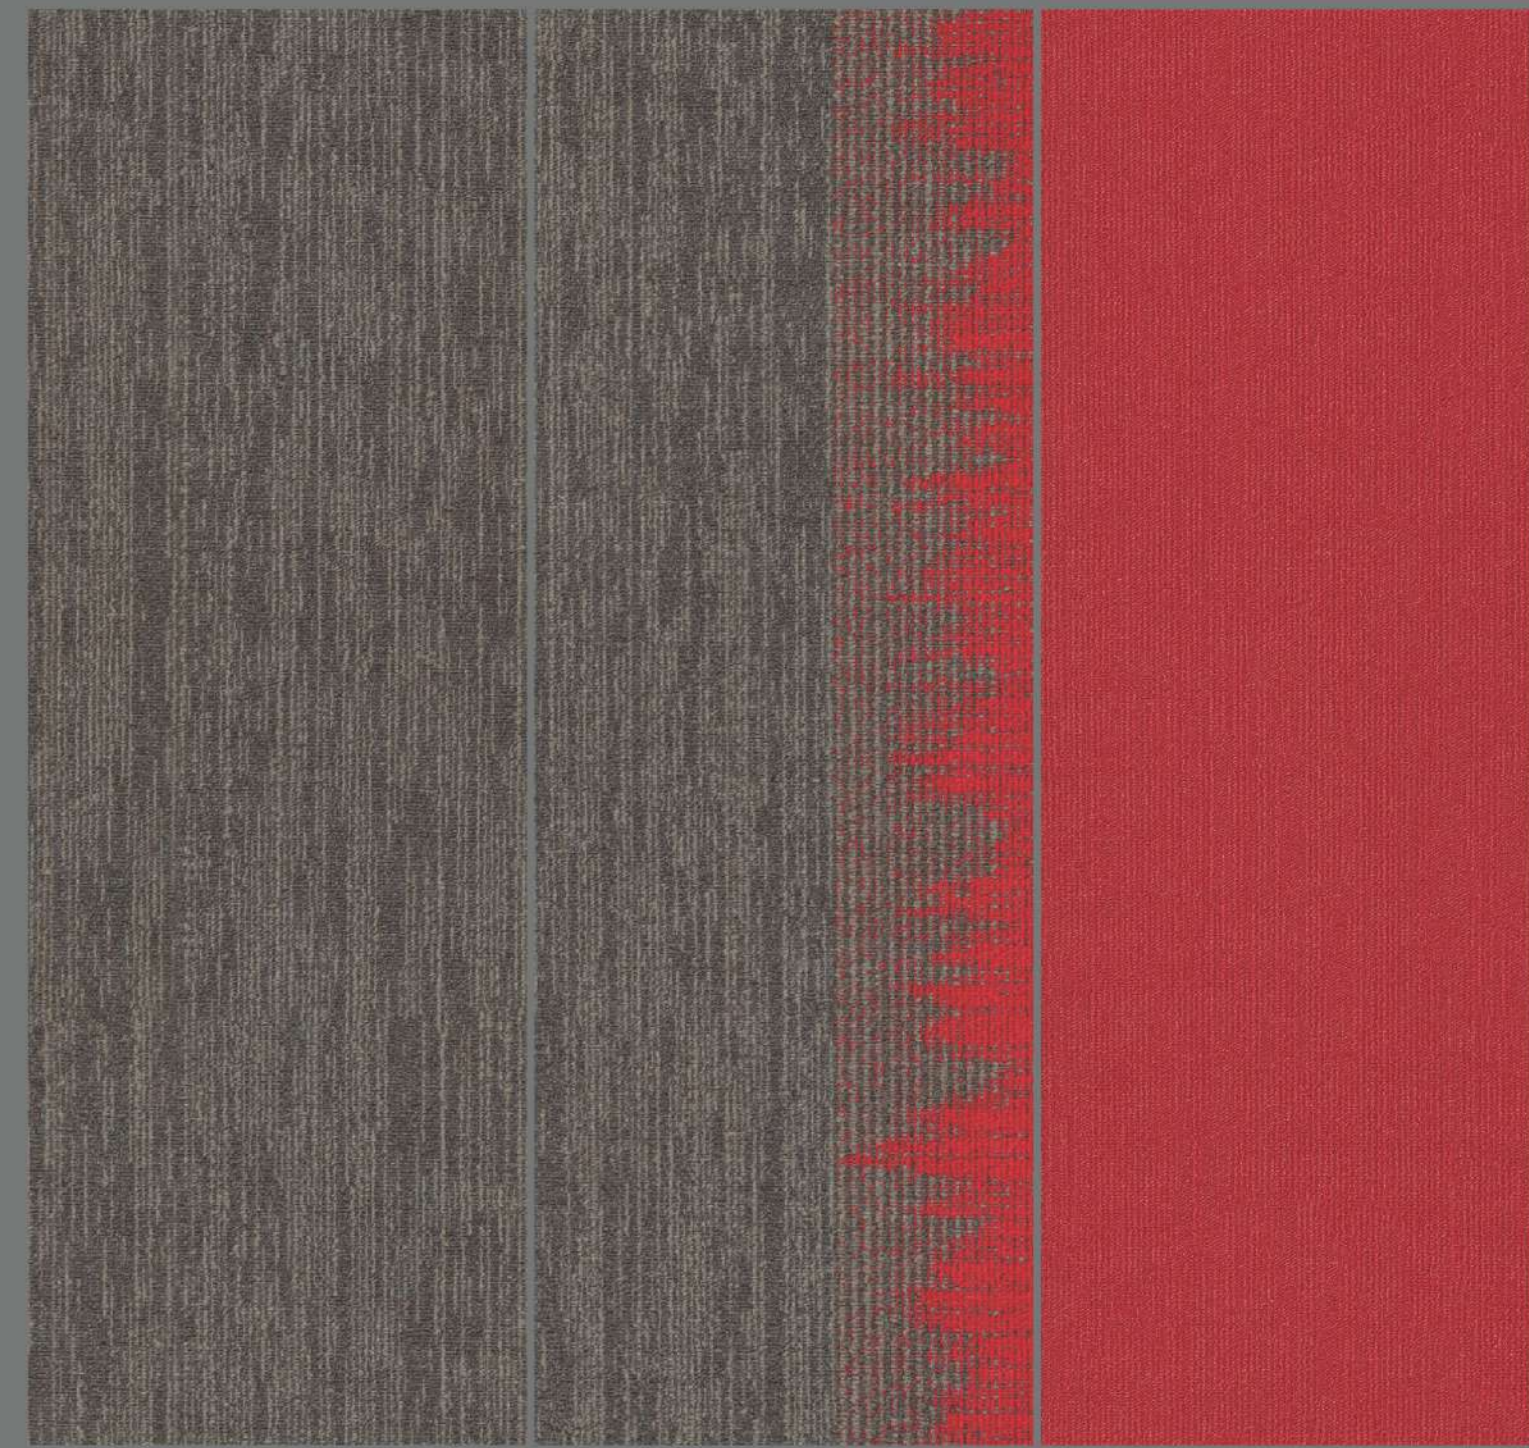

Style Name:	Parallel
Construction:	Multi-level loop
Yarn:	100% Plencolor Nylon6
Color System:	100% Solution Dyed
Gauge:	1/12
Stitches:	10 per inch
Pile Weight:	17 oz/yd ²
Pile Height:	2.5mm-5.5mm (±0.5mm)
Backing:	PVC with fiberglass
Tile Size:	33.3cm×100cm
Area of Use:	Heavy Commercial
Flammability:	Passes (ASTME648-10) Class I Passes (GB 8624-2012) B1
Smoke Density:	Passes ASTM E 662 Less than 450
Static Propensity:	Passes AATCC-134 ≤3.5KV