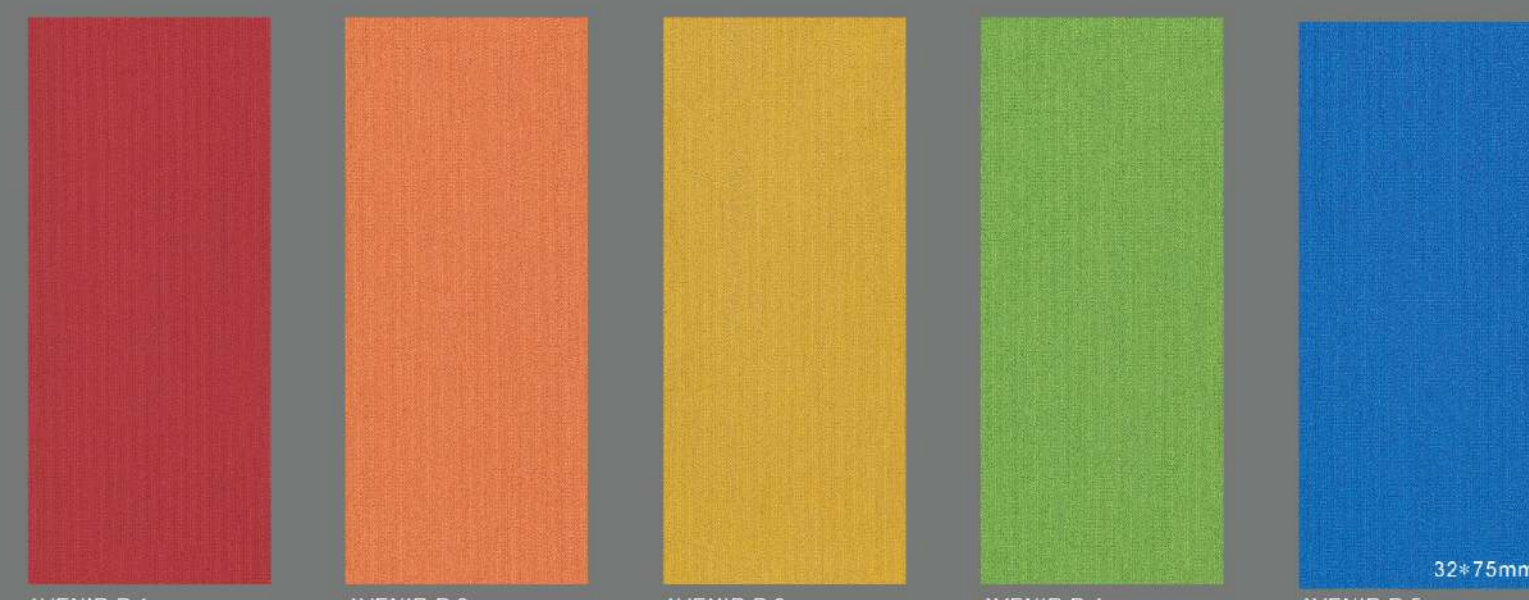

Style Name:	Parallel
Construction:	Multi-level loop
Yarn:	100% Plencolor Nylon6
Color System:	100% Solution Dyed
Gauge:	1/12
Stitches:	10 per inch
Pile Weight:	17 oz/yd ²
Pile Height:	2.5mm-5.5mm (±0.5mm)
Backing:	PVC with fiberglass
Tile Size:	33.3cm×100cm
Area of Use:	Heavy Commercial
Flammability:	Passes (ASTME648-10) Class I Passes (GB 8624-2012) B1
Smoke Density:	Passes ASTM E 662 Less than 450
Static Propensity:	Passes AATCC-134 ≤3.5KV