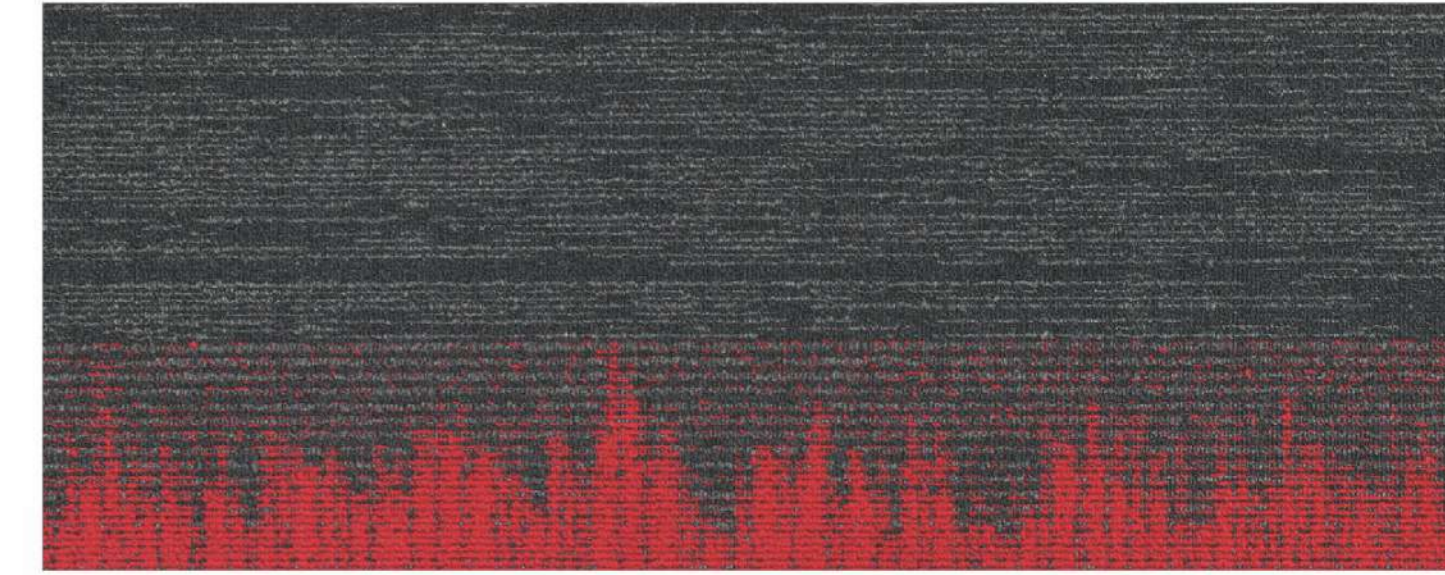

PARALLEL SERIES 平行

Isolation acoustic

Isolation thermal

Chaise routes

Anti-static

Wear resistance

Anti-flammability

Splash Resistant

Parallel 7