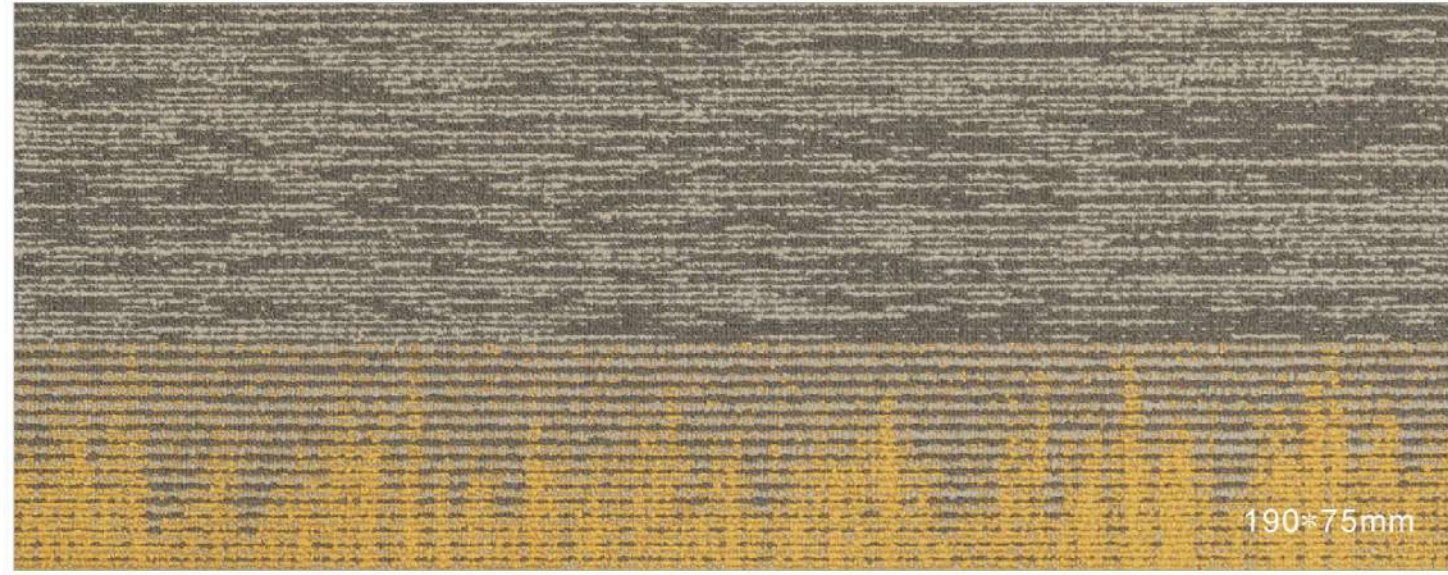

PARALLEL SERIES 平行

Parallel 1