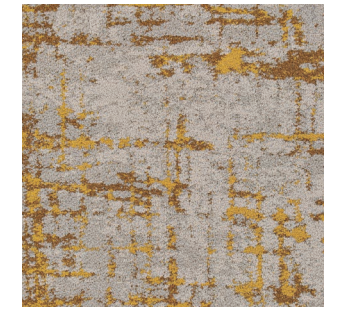

Timber 3

林际
TIMBER
SERIES

INSTALLATION METHODS

Style Name:	林际/Timber
Construction:	Multi-level loop
Yarn:	Universal Nylon6
Color System:	100% Solution Dyed
Gauge:	1/10
Stitches:	8 per inch
Pile Weight:	31 oz/yd²
Pile Height:	5.0mm-8.0 mm (±0.5mm)
Backing:	UltraEco Pro
Tile Size:	60cm×60cm
Area of Use:	Heavy Commercial
Flammability:	Passes (ASTM E 648-17) Class I Passes (GB 8624-2012) B1
Smoke Density:	Passes ASTM E 662 Less than 450
Static Propensity:	Passes AATCC-134≤3.5kV
Static Control:	Life-of-the carpet Static Protection
Formaldehyde Purification:	Passes (JC/T 1074-2008) Class I

Declare. Ecover®