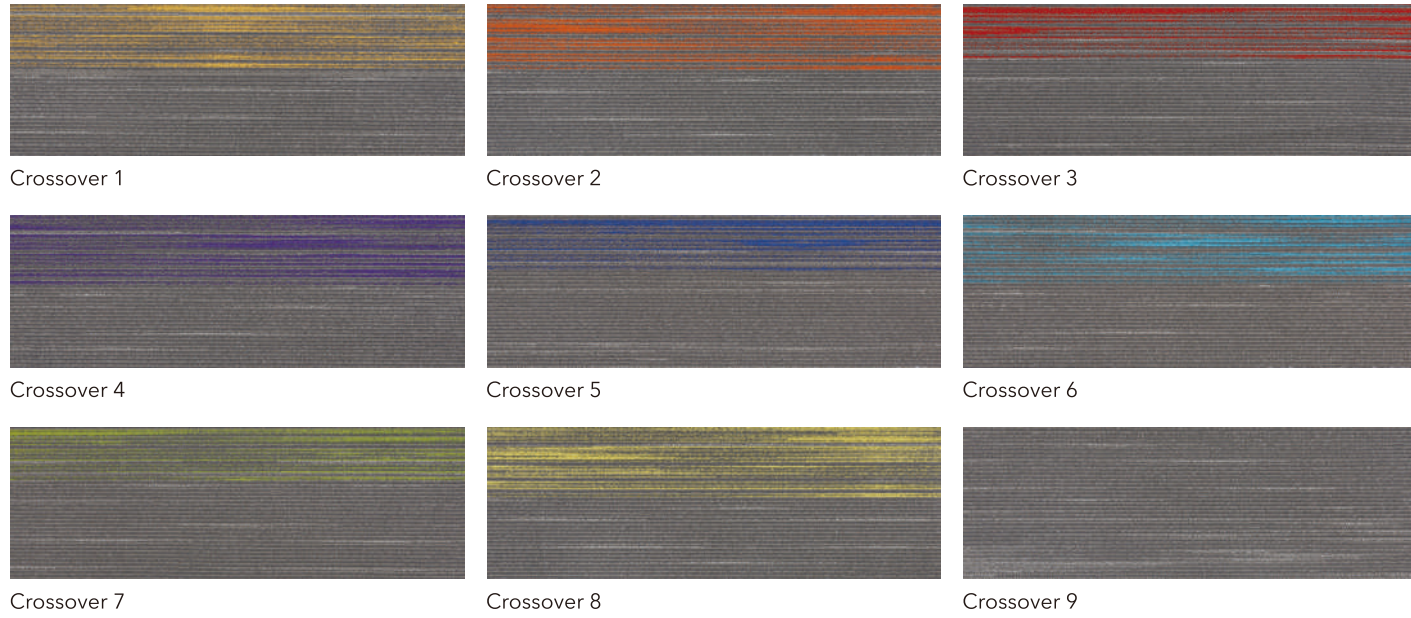

CROSSOVER SERIES 风轻

Style Name:	Crossover
Construction:	Multi-level loop
Yarn:	Universal Nylon6
Color System:	100% Solution Dyed
Gauge:	1/12
Stitches:	10 per inch
Pile Weight:	17 oz/yd ²
Pile Height:	3.0mm-5.5mm(±0.5mm)
Backing:	PVC with fiberglass
Tile Size:	33.3cm×100cm
Area of Use:	Heavy Commercial
Flammability:	Passes(ASTME648-10)Class I Passes(GB 8624-2012)B ₁
Smoke Density:	Passes ASTM E662 Less than 450
Static Propensity:	Passes AATCC-134≤3.5kV
Static Control:	Life-of-the carpet Static Protection

INSTALLATION METHODS

CUMULUS SERIES 云净

Style Name:	Cumulus
Construction:	Multi-level loop
Yarn:	Universal Nylon6
Color System:	100% Solution Dyed
Gauge:	1/12
Stitches:	10 per inch
Pile Weight:	16 oz/yd ²
Pile Height:	3.0mm-5.5mm(±0.5mm)
Backing:	PVC with fiberglass
Tile Size:	33.3cm×100cm
Area of Use:	Heavy Commercial
Flammability:	Passes(ASTME648-10)Class I Passes(GB 8624-2012)B ₁
Smoke Density:	Passes ASTM E662 Less than 450
Static Propensity:	Passes AATCC-134≤3.5kV
Static Control:	Life-of-the carpet Static Protection