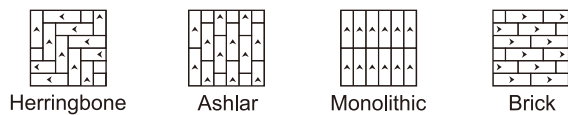

INSTALLATION METHODS