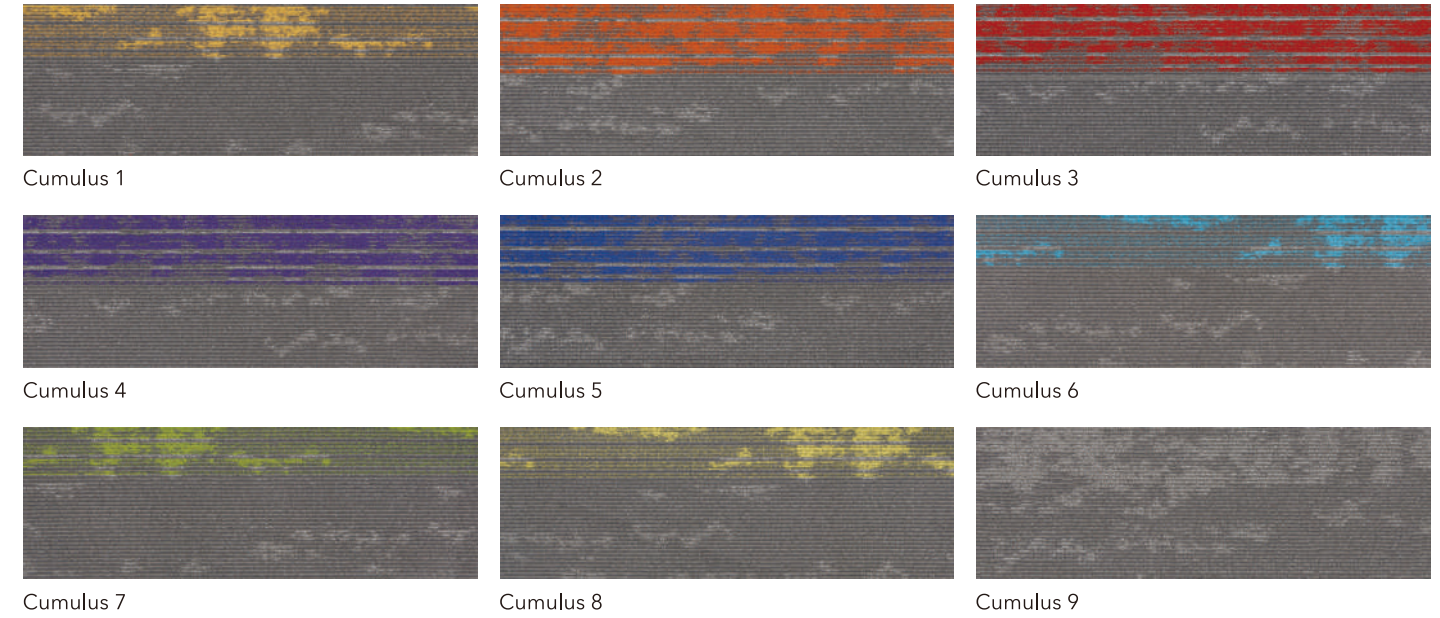

CROSSOVER SERIES 风轻

Style Name:	Crossover
Construction:	Multi-level loop
Yarn:	Universal Nylon6
Color System:	100% Solution Dyed
Gauge:	1/12
Stitches:	10 per inch
Pile Weight:	17 oz/yd ²
Pile Height:	3.0mm-5.5mm(±0.5mm)
Backing:	PVC with fiberglass
Tile Size:	33.3cm×100cm
Area of Use:	Heavy Commercial
Flammability:	Passes(ASTME648-10)Class I Passes(GB 8624-2012)B ₁
Smoke Density:	Passes ASTM E662 Less than 450
Static Propensity:	Passes AATCC-134≤3.5kV
Static Control:	Life-of-the carpet Static Protection

INSTALLATION METHODS

CUMULUS SERIES 云净

Style Name:	Cumulus
Construction:	Multi-level loop
Yarn:	Universal Nylon6
Color System:	100% Solution Dyed
Gauge:	1/12
Stitches:	10 per inch
Pile Weight:	16 oz/yd ²
Pile Height:	3.0mm-5.5mm(±0.5mm)
Backing:	PVC with fiberglass
Tile Size:	33.3cm×100cm
Area of Use:	Heavy Commercial
Flammability:	Passes(ASTME648-10)Class I Passes(GB 8624-2012)B ₁
Smoke Density:	Passes ASTM E662 Less than 450
Static Propensity:	Passes AATCC-134≤3.5kV
Static Control:	Life-of-the carpet Static Protection